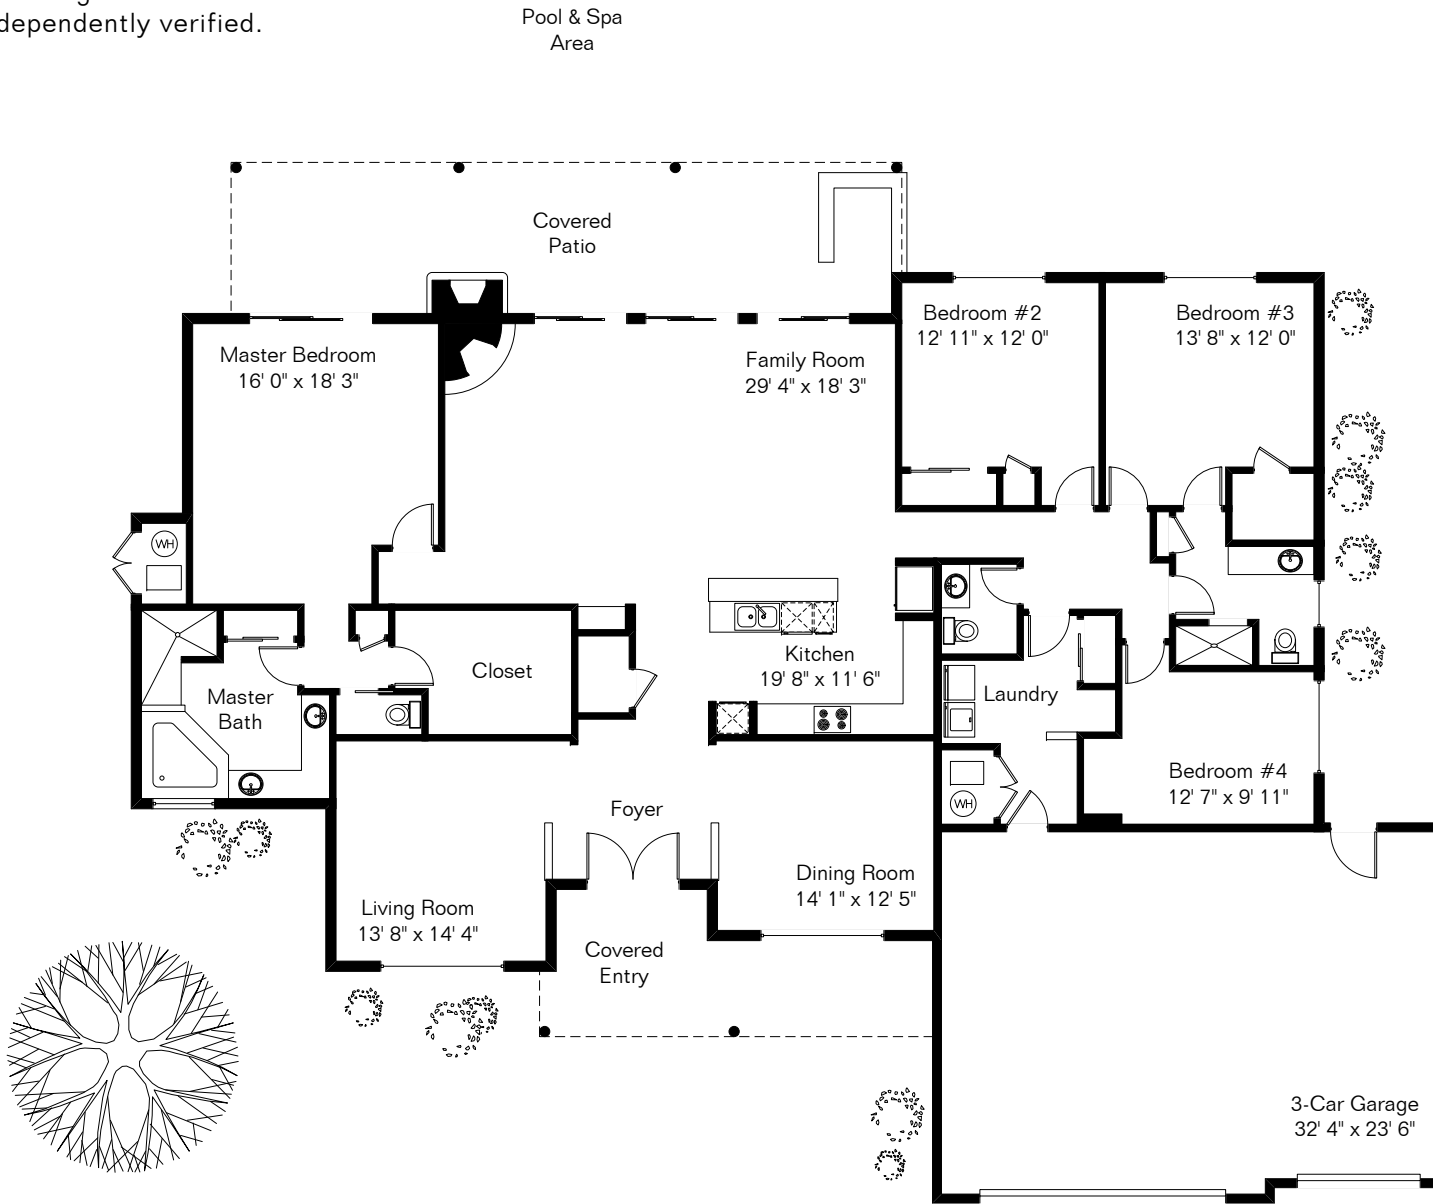

The square footages and room size information are deemed to be reliable but are not guaranteed and should be independently verified.

# 5939 N Pontatoc Rd

Site Visit August 2014

Copyright 2014 Floor Plans First! LLC  
All Rights Reserved.

Living Area 2,894 Sq Ft  
Garage 799 Sq Ft

[www.FloorPlansFirst.com](http://www.FloorPlansFirst.com)